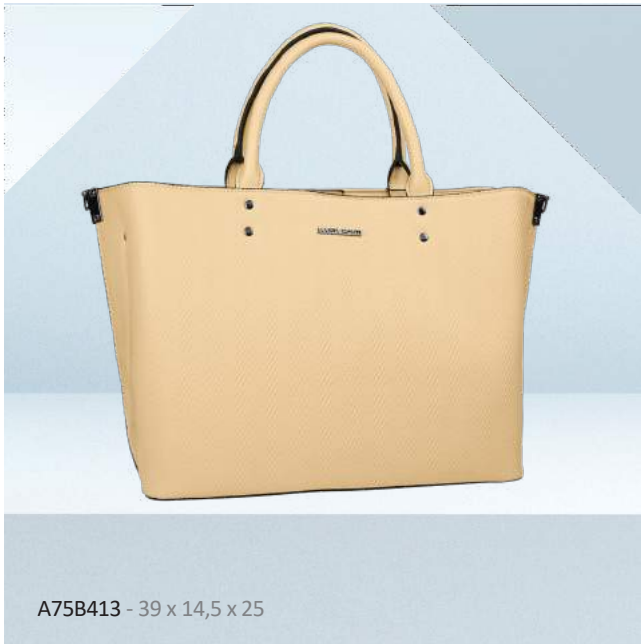

Full collection
WWW.MARTAPONTI.BE